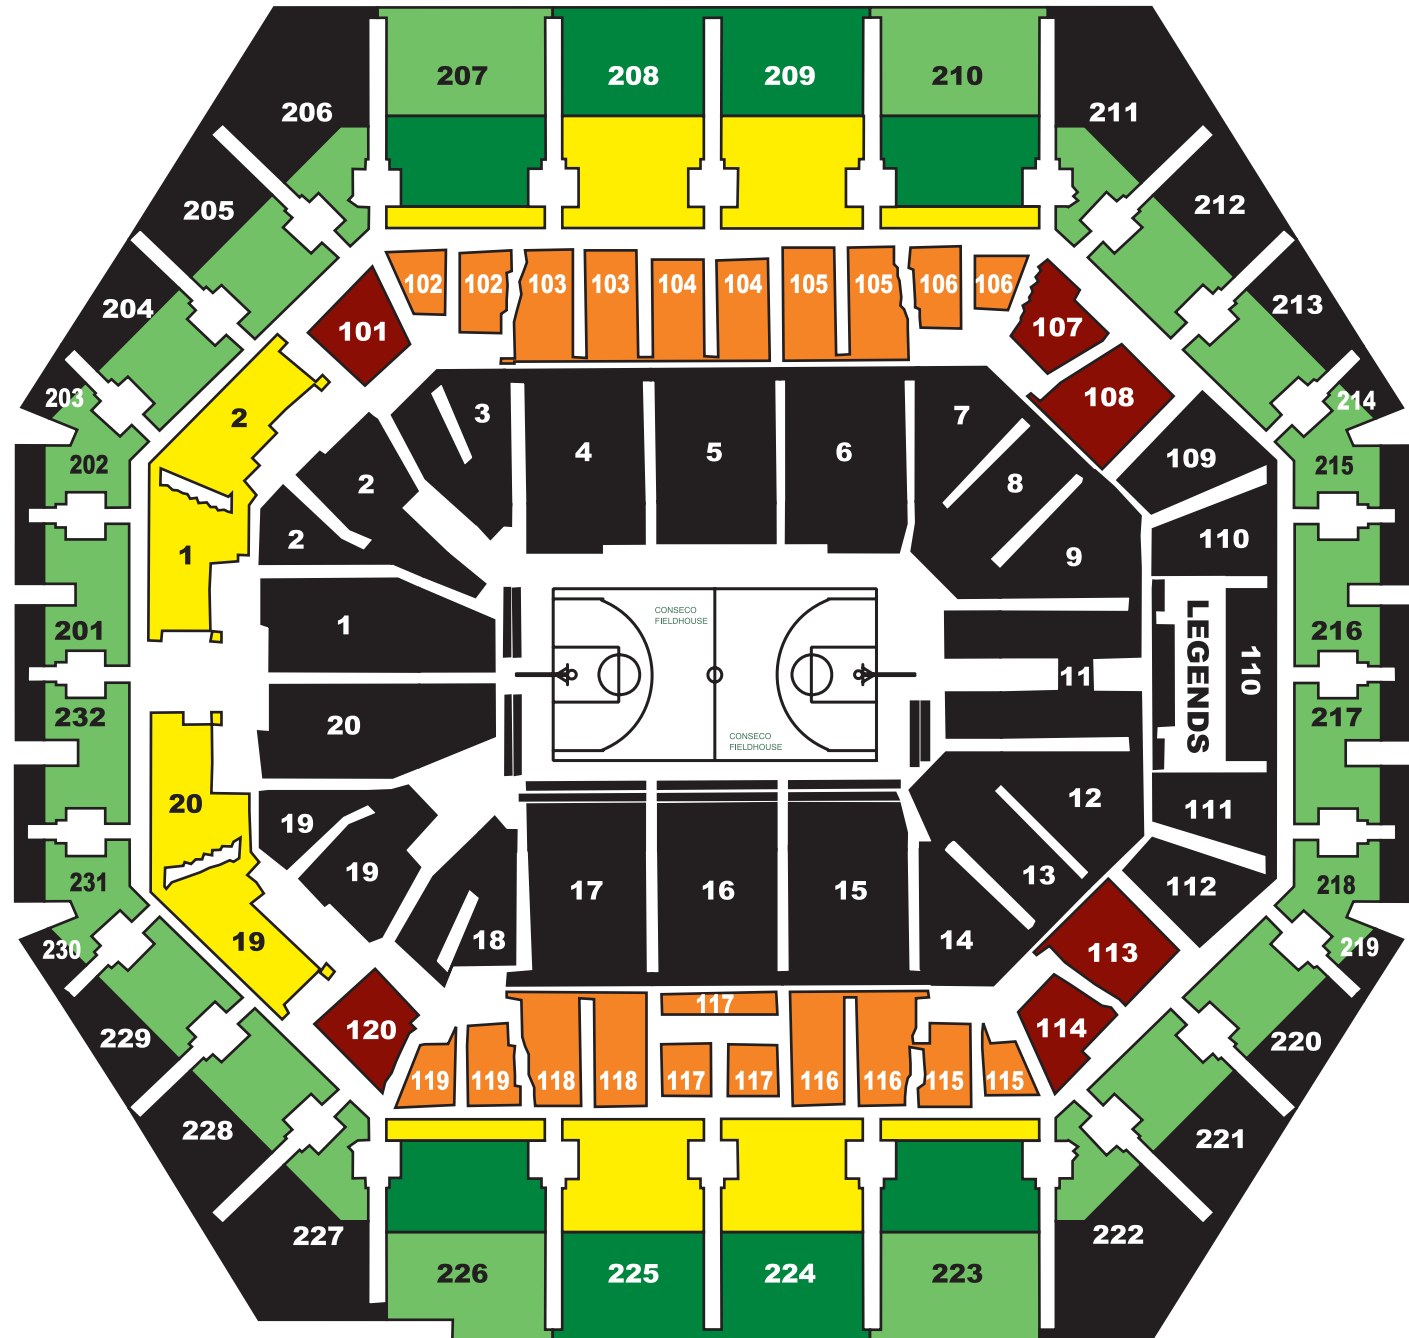

Indiana Pacers 2006-07 Group Ticket Prices

Individual Game Price	Weeknight Group Price (20 or more)	Weekend Group Price (20 or more)
\$55	\$49	\$52
\$35	\$29	\$32
\$25	\$19	\$22

Club Seats with Limited Availability No Discounts

\$115
\$90

Tickets are subject to availability.
Prices Include 6% Marion County Admissions Tax.